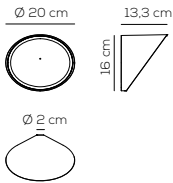

DETAILS

white canopy

AP ORCHID

kg 1 m³ 0,02

ORCHID / applicazione a soffitto o a parete / application: both as ceiling or wall lamp

Type	Article	Colours	Code End	Source
AP	ORCHID	BC white	XX	LED 15W - diffused beam 3000K* 2700K upon request
		SA sand		
		AN anthracite grey		
		GE greige limited edition		